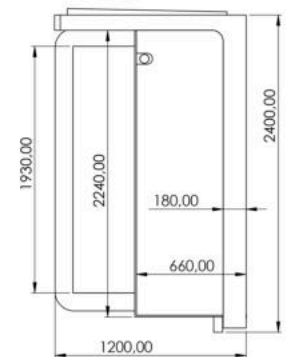

Characteristics

Model	WYS1807A	Appearance	
Size	300/400*120*240		
N.W.	1000KG		
G.W.	1100KG		
Certificate	CE ISO		
Function	In sunlight condition, product will charge build-in Li-ion battery by solar panel, and charge cell phones by cables simultaneous. Without sunlight condition, product will charge cell phone by its built-in battery.		
Material	Stainless steel #201		
Solar panel	Monocrystalline Silicon		
Solar power	420W		
AC power	Optional		
Controller	MPPT Controller		
Battery type	Gel battery		
Working temp.	-20C-40C/-20C-65C		
Battery capacity	12V/55Ah/4PCS		
USB charger	2		
Wireless charger	2		
LED light	Led Strip light Warm White		
Advertising display	LED light box * 2 windows/ Led Screen + LCD Optional		
WiFi router	4G/International router / Optional		
Bluetooth/speaker	NO		
Warranty	1 Year		
Battery notice	The controller works well above -40°C , while the working efficiency of battery is getting less and less under 0°C, when -10°C it already doesn't work. Yet after the temperate rises back to over 0°C, it will work again. Therefore, in very cold winter the chargers on bench don't work. In good sunshine, the battery is fully charged in about 7-8 hours.		

ADLIS
WEIYIN