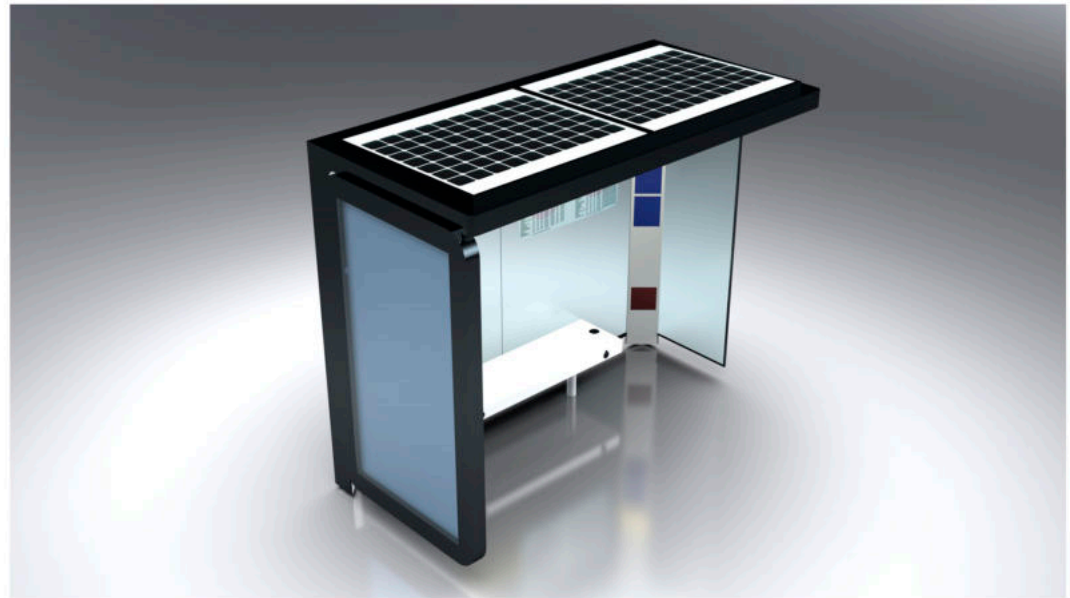

ADLIS
WEIYIN