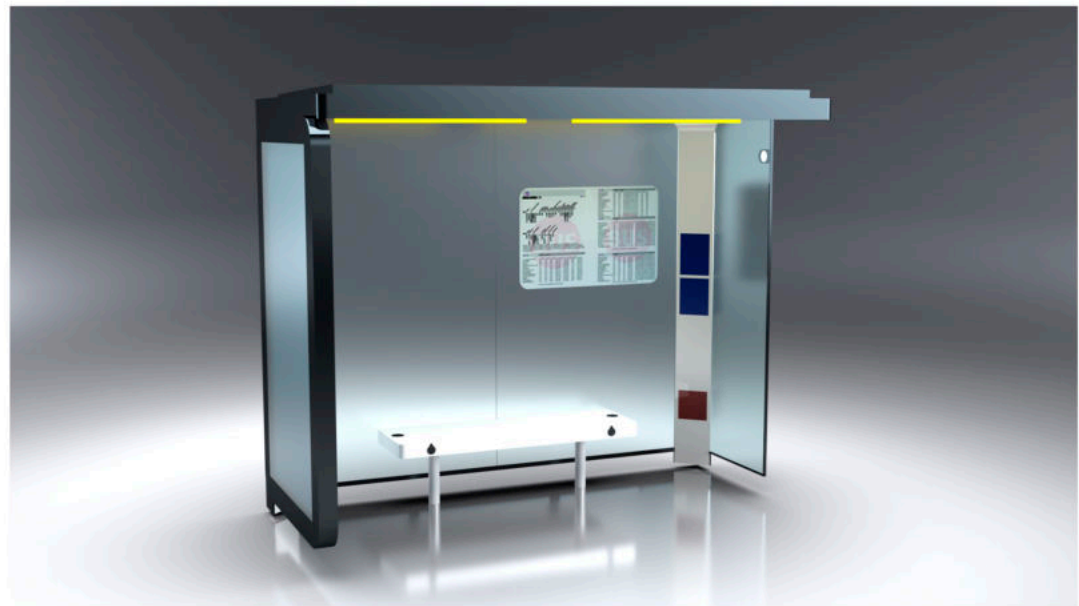

ADLIS
WEIYIN