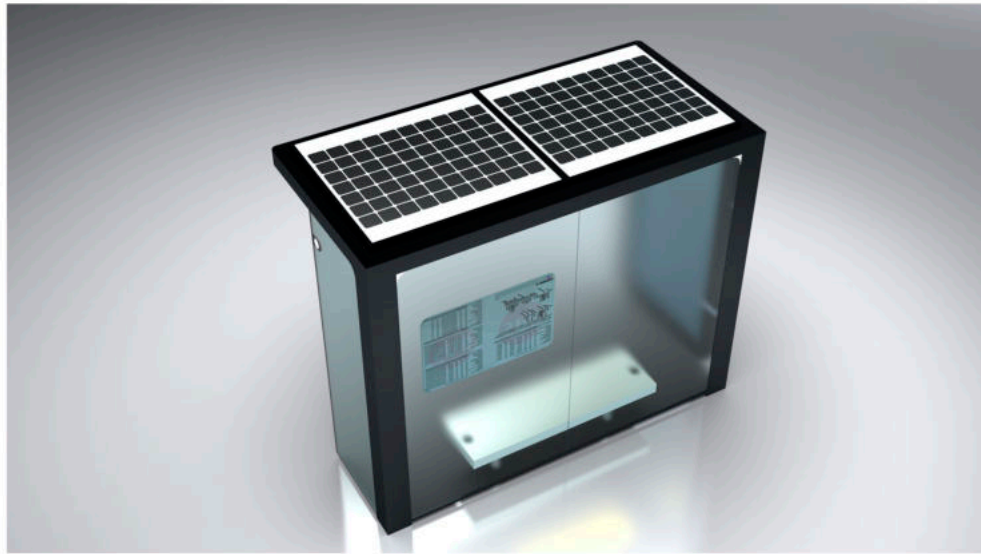

ADLIS
WEIYIN