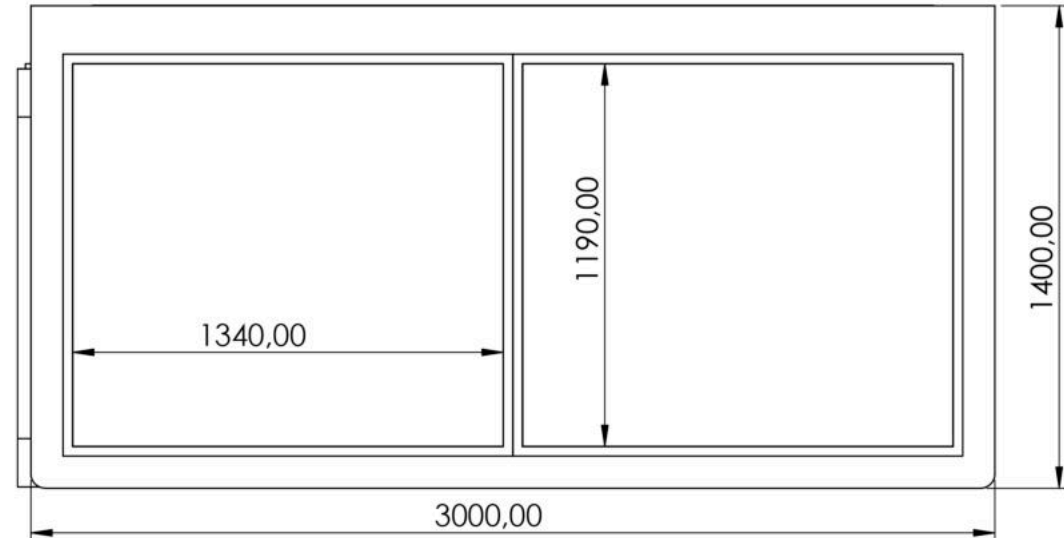

Characteristics

Model	WYS1807A	Appearance	
Size	300/400*120*240		
N.W.	1000KG		
G.W.	1100KG		
Certificate	CE ISO		
Function	In sunlight condition, product will charge build-in Li-ion battery by solar panel, and charge cell phones by cables simultaneous. Without sunlight condition, product will charge cell phone by its built-in battery.		
Material	Stainless steel #201		
Solar panel	Monocrystalline Silicon		
Solar power	420W		
AC power	Optional		
Controller	MPPT Controller		
Battery type	Gel battery		
Working temp.	-20C-40C/-20C-65C		
Battery capacity	12V/55Ah/4PCS		
USB charger	2		
Wireless charger	2		
LED light	Led Strip light Warm White		
Advertising display	LED light box * 2 windows/ Led Screen + LCD Optional		
WiFi router	4G/International router / Optional		
Bluetooth/speaker	NO		
Warranty	1 Year		
Battery notice	The controller works well above -40°C , while the working efficiency of battery is getting less and less under 0°C, when -10°C it already doesn't work. Yet after the temperate rises back to over 0°C, it will work again. Therefore, in very cold winter the chargers on bench don't work. In good sunshine, the battery is fully charged in about 7-8 hours.		

ADLIS
WEIYIN