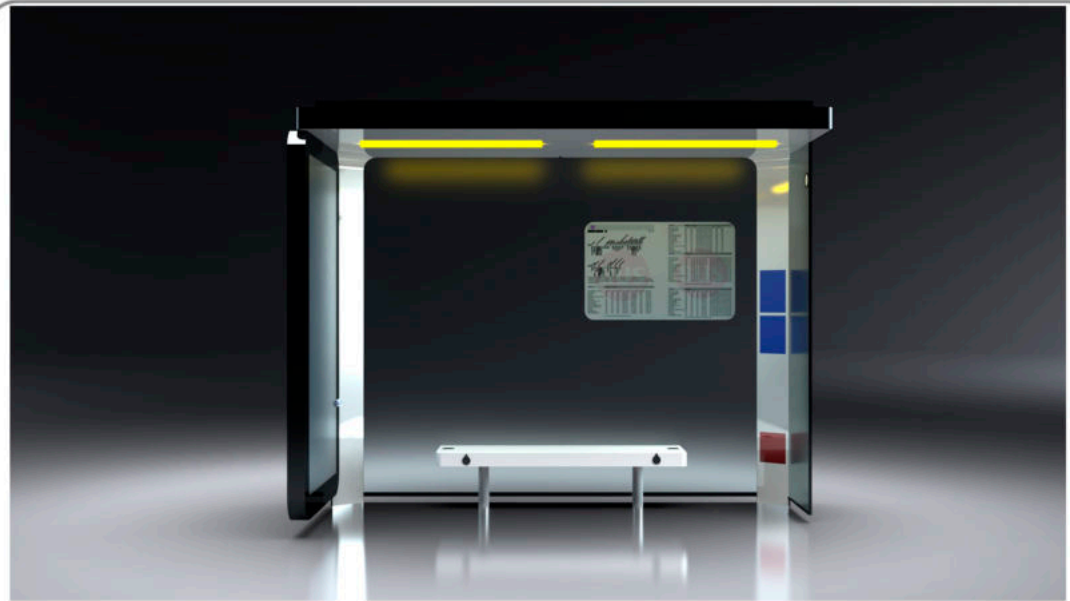

ADLIS
WEIYIN