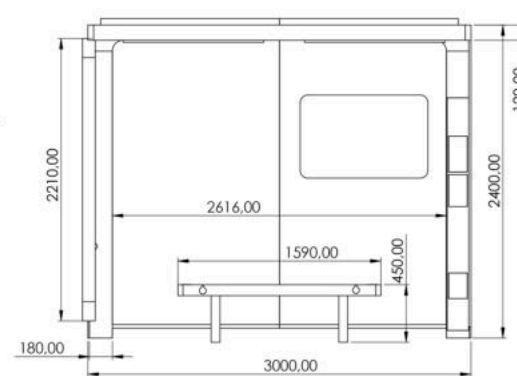

Characteristics

Model	WYS1807A	Appearance	
Size	300/400*120*240		
N.W.	1000KG		
G.W.	1100KG		
Certificate	CE ISO		
Function	In sunlight condition, product will charge build-in Li-ion battery by solar panel, and charge cell phones by cables simultaneous. Without sunlight condition, product will charge cell phone by its built-in battery.		
Material	Stainless steel #201		
Solar panel	Monocrystalline Silicon		
Solar power	420W		
AC power	Optional		
Controller	MPPT Controller		
Battery type	Gel battery		
Working temp.	-20C-40C/-20C-65C		
Battery capacity	12V/55Ah/4PCS		
USB charger	2		
Wireless charger	2		
LED light	Led Strip light Warm White		
Advertising display	LED light box * 2 windows/ Led Screen + LCD Optional		
WiFi router	4G/International router / Optional		
Bluetooth/speaker	NO		
Warranty	1 Year		
Battery notice	The controller works well above -40°C , while the working efficiency of battery is getting less and less under 0°C, when -10°C it already doesn't work. Yet after the temperate rises back to over 0°C, it will work again. Therefore, in very cold winter the chargers on bench don't work. In good sunshine, the battery is fully charged in about 7-8 hours.		

ADLIS
WEIYIN