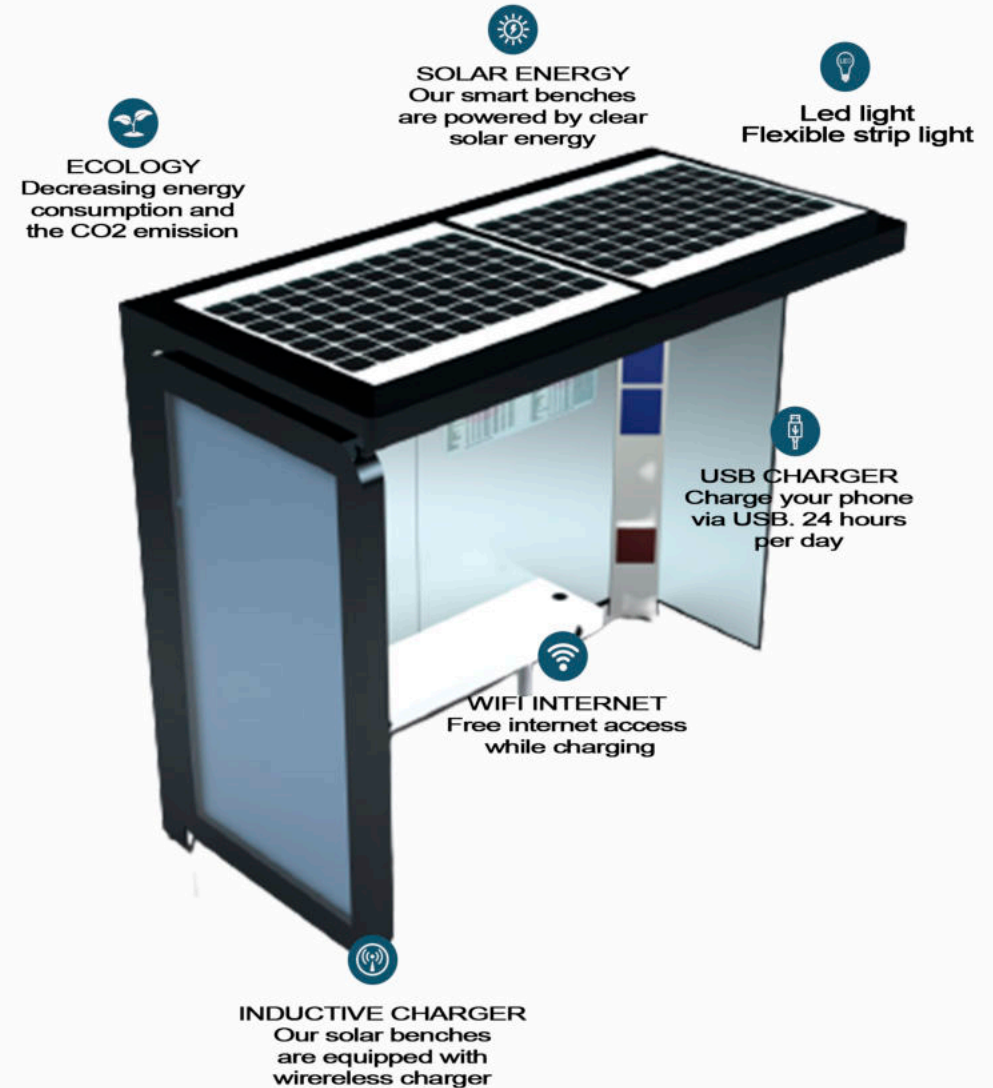

ADLIS

**SMART BENCH
SMART CONTAINER
SMART HOME
SMART SECURITY**

WEIYIN

TECHNOLOGY

DATA SHEET: WYB1807A

Characteristics

Model	WYS1807A	Appearance	
Size	300/400*120*240		
N.W.	1000KG		
G.W.	1100KG		
Certificate	CE ISO		
Function	In sunlight condition, product will charge build-in Li-ion battery by solar panel, and charge cell phones by cables simultaneous. Without sunlight condition, product will charge cell phone by its built-in battery.		
Material	Stainless steel #201		
Solar panel	Monocrystalline Silicon		
Solar power	420W		
AC power	Optional		
Controller	MPPT Controller		
Battery type	Gel battery		
Working temp.	-20C-40C/-20C-65C		
Battery capacity	12V/55Ah/4PCS		
USB charger	2		
Wireless charger	2		
LED light	Led Strip light Warm White		
Advertising display	LED light box * 2 windows/ Led Screen + LCD Optional		
WiFi router	4G/International router / Optional		
Bluetooth/speaker	NO		
Warranty	1 Year		
Battery notice	The controller works well above -40°C , while the working efficiency of battery is getting less and less under 0°C, when -10°C it already doesn't work. Yet after the temperate rises back to over 0°C, it will work again. Therefore, in very cold winter the chargers on bench don't work. In good sunshine, the battery is fully charged in about 7-8 hours.		

ADLIS 
WEIYIN

A. Description and function:

In sunlight condition, product will charge build-in Li-ion battery by solar panel, and charge cell phones by cables simultaneous. Without sunlight condition, product will charge cell phone by its built-in battery.

B. Intended use:

 This product is intended for outdoor use only. Please place it on a flat floor and away from any shade. If in the shade, the solar panel will not function effectively.

C. Package Content: